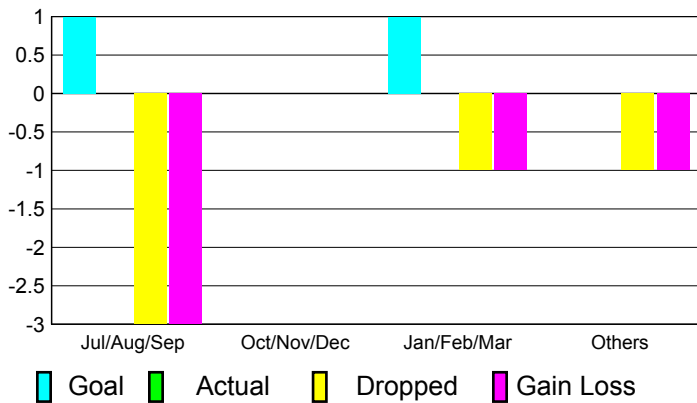

2010-2011 GMT Reports for District (or Undistricted) **District 13 D**

GMT: **STEVEN D SHERER**

Location: **OHIO**

GMT CA: **1**

CLUBS

Club Results
2010-2011

Clubs
2009-2010

Month	New Club Goal	Actual New Clubs	Actual Dropped Clubs	Gain/Loss of Clubs	Gain/Loss of Clubs
Jul/Aug/Sep	1	0	-3	-3	0
Oct/Nov/Dec	0	0	0	0	0
Jan/Feb/Mar	1	0	-1	-1	0
Apr/May/June	0	0	-1	-1	1
Totals	2	0	-5	-5	1

Club Results 2010-2011

Goal, New, Dropped, Gain/Loss

Comparison of Club Gain/Loss

Current Year Compared to the Previous Year

YTD Status Quo Clubs 2010-2011

Status Quo Clubs Compared to Status Quo Members

MEMBERSHIP

Membership Results
2010-2011

Membership
2009-2010

Month	Net Memb Goal	Actual New Memb	Actual Dropped Memb	Gain/Loss of Memb	Gain/Loss of Memb
Jul/Aug/Sep	30	25	-55	-30	-9
Oct/Nov/Dec	12	36	-42	-6	10
Jan/Feb/Mar	42	24	-40	-16	-19
Apr/May/June	22	53	-72	-19	-13
Totals	106	138	-209	-71	-31