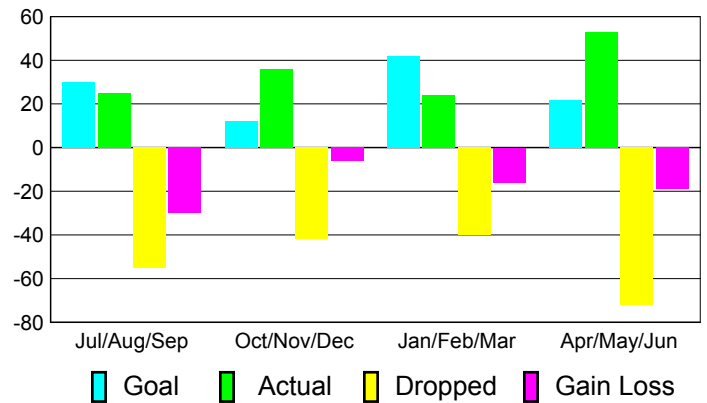

Membership Results 2010-2011

Goal, New, Dropped, Gain/Loss

Comparison of Membership Gain/Loss

Current Year Compared to the Previous Year