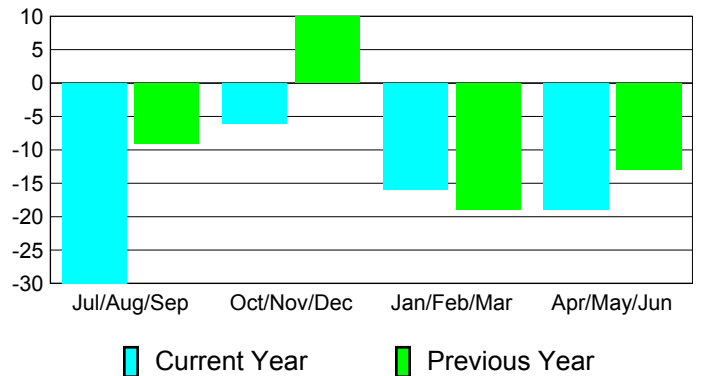

Membership Results
2010-2011

Membership
2009-2010

Month	Net Memb Goal	Actual New Memb	Actual Dropped Memb	Gain/Loss of Memb	Gain/Loss of Memb
Jul/Aug/Sep	30	25	-55	-30	-9
Oct/Nov/Dec	12	36	-42	-6	10
Jan/Feb/Mar	42	24	-40	-16	-19
Apr/May/June	22	53	-72	-19	-13
Totals	106	138	-209	-71	-31

Membership Results 2010-2011

Goal, New, Dropped, Gain/Loss

Comparison of Membership Gain/Loss

Current Year Compared to the Previous Year

Gender Comparison 2010-2011

Jul/Aug/Sep

Oct/Nov/Dec

Jan/Feb/Mar

Apr/May/June

Male

Female