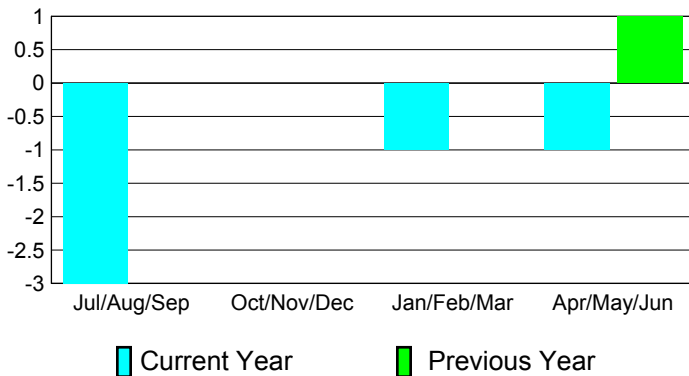

2010-2011 GMT Reports for District (or Undistricted) **District 13 D**

GMT: **STEVEN D SHERER**

Location: **OHIO**

GMT CA: **1**

CLUBS

Club Results
2010-2011

Clubs
2009-2010

Month	New Club Goal	Actual New Clubs	Actual Dropped Clubs	Gain/Loss of Clubs	Gain/Loss of Clubs
Jul/Aug/Sep	1	0	-3	-3	0
Oct/Nov/Dec	0	0	0	0	0
Jan/Feb/Mar	1	0	-1	-1	0
Apr/May/June	0	0	-1	-1	1
Totals	2	0	-5	-5	1

Club Results 2010-2011

Goal, New, Dropped, Gain/Loss

Comparison of Club Gain/Loss

Current Year Compared to the Previous Year

YTD Status Quo Clubs 2010-2011

Status Quo Clubs Compared to Status Quo Members

MEMBERSHIP